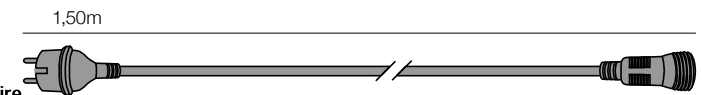

Ref. **0081031...**

Length: **0,30m**
Voltage: **220-240V/50Hz**
Current: **2A**
Colours: **White Wire**
Rubber Wire H05RN-F

Ref. **0081032...**

Length: **0,30m**
Voltage: **220-240V/50Hz**
Current: **4A**
Colours: **Black/White Wire**
Rubber Wire H05RN-F

Power cord for ILMÉX-LED PLUS 230V without rectifier

Ref. **0081017...**

Length: **1,5m**
Voltage: **220-240V/50Hz**
Plug: **Europe**
Colours: **Grey/White/Black Wire**
Rubber Wire H05RN-F

Ref. **0081018...**