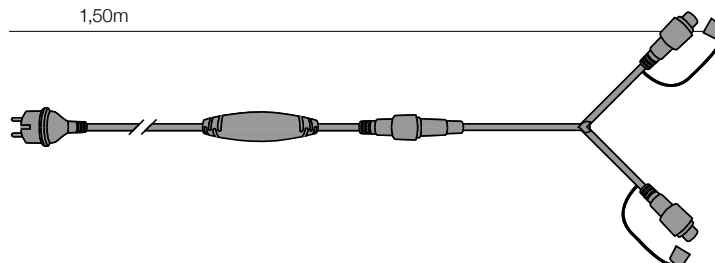

Power cord with "Y" divider for ILMÉX-LED PLUS 230V

Ref. **0081023...**

Length: **1,5m**
Voltage: **220-240V/50Hz**
Current: **1,6A**
Colour: **Grey Wire**
Rubber Wire H05RN-F