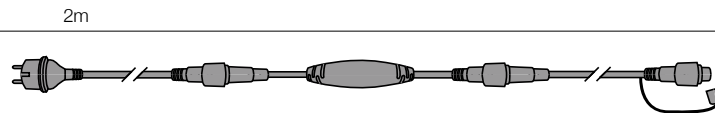

Power cord for ILMÉX-LED PLUS 230V

Ref. **0081022...**

Length: **1,5m**
Voltage: **220-240V/50Hz**
Current: **1,6A**
Plug: **United Kingdom**
Colours: **Black Wire**
Rubber Wire H05RN-F

Power cord for ILMÉX-LED PLUS 230V with independent rectifier incl.

Ref. **0081009...**

Length: **2m**
Voltage: **220-240V/50Hz**
Current: **2A**
Plug: **Europe**
Colours: **Grey Wire**
Rubber Wire H05RN-F

Power cord with "Y" divider for ILMÉX-LED PLUS 230V

Ref. **0081023...**

Ref. 2081023...	Ref. 2081014...	Ref. 2081015...
Length: 3m	Length: 5m	Length: 10m
Voltage: 220-240V/50Hz	Voltage: 220-240V/50Hz	Voltage: 220-240V/50Hz
Colours: Grey Wire Rubber Wire H05RN-F	Colours: Grey Wire Rubber Wire H05RN-F	Colours: Grey Wire Rubber Wire H05RN-F