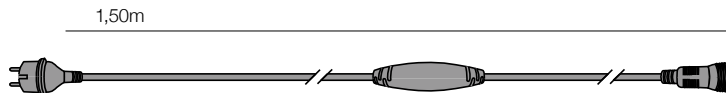

Accessories for ILMÉX-LED 230V

Components **Plus**

Easy assembly
Professional finish

Power cord for ILMÉX-LED PLUS 230V

Ref. **0081008...**

Length: **1,5m**
Voltage: **220-240V/50Hz**
Current: **1,6A**
Plug: **Europe**
Colours: **Grey/Green/Black Wire**
Rubber Wire H05RN-F

Power cord for ILMÉX-LED PLUS 230V

Ref. **0081022...**

Length: **1,5m**
Voltage: **220-240V/50Hz**
Current: **1,6A**
Plug: **United Kingdom**
Colours: **Black Wire**
Rubber Wire H05RN-F

Power cord for ILMÉX-LED PLUS 230V with independent rectifier incl.

Ref. **0081009...**

Length: **2m**
Voltage: **220-240V/50Hz**
Current: **2A**
Plug: **Europe**
Colours: **Grey Wire**
Rubber Wire H05RN-F

Power cord with "Y" divider for ILMÉX-LED PLUS 230V

Ref. **0081023...**