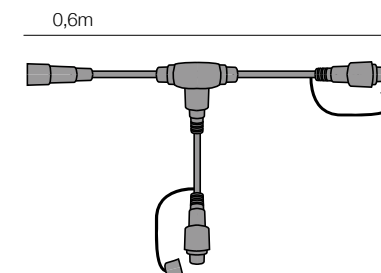

Main wire with "T" connector for ILMÉX-LED PLUS 230V

Ref. 2081009...

Length: 0,6m
Voltage: 220-240V/50Hz
Colours: Grey Wire
Rubber Wire H05RN-F