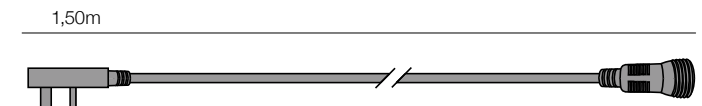

Length: **1,5m**
Voltage: **220-240V/50Hz**
Plug: **United Kingdom**
Colours: **Grey Wire**
Rubber Wire H05RN-F

Ref. **0081029...**

Length: **1,5m**
Voltage: **220-240V/50Hz**
Plug: **France**
Colours: **Black/White Wire**
Rubber Wire H05RN-F