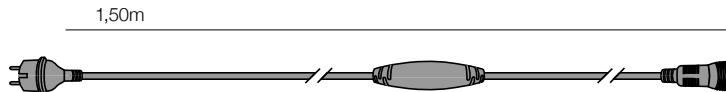

Accessories for ILMÉX-LED 230V

Components **Plus**

Easy assembly
Professional finish

Power cord for ILMÉX-LED PLUS 230V

Ref. **0081008...**

Length: **1,5m**
Voltage: **220-240V/50Hz**
Current: **1,6A**
Plug: **Europe**
Colours: **Grey/Green/Black Wire**
Rubber Wire H05RN-F

Power cord for ILMÉX-LED PLUS 230V

Ref. **0081022...**

Length: **1,5m**
Voltage: **220-240V/50Hz**
Current: **1,6A**
Plug: **United Kingdom**
Colours: **Black Wire**
Rubber Wire H05RN-F

Power cord for ILMÉX-LED PLUS 230V with independent rectifier incl.

Ref. **0081009...**

Length: **2m**
Voltage: **220-240V/50Hz**
Current: **2A**
Plug: **Europe**
Colours: **Grey Wire**
Rubber Wire H05RN-F

Power cord with "Y" divider for ILMÉX-LED PLUS 230V

Ref. **0081023...**