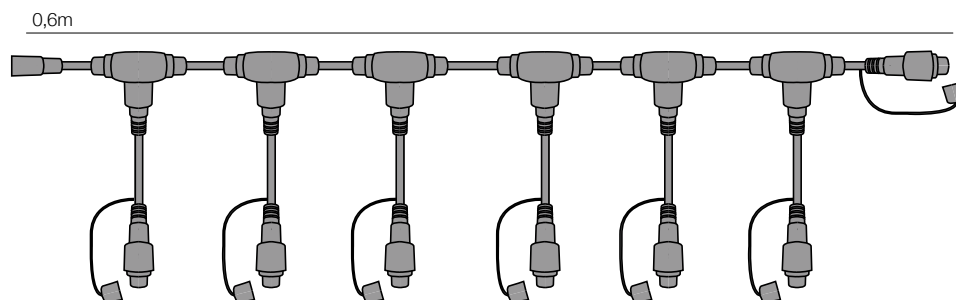

Length: **1,5m**
Voltage: **220-240V/50Hz**
Plug: **United Kingdom**
Colours: **Grey Wire**
Rubber Wire H05RN-F

Ref. **0081029...**

Length: **1,5m**
Voltage: **220-240V/50Hz**
Plug: **France**
Colours: **Black/White Wire**
Rubber Wire H05RN-F

Ref. 2081023...	Ref. 2081014...	Ref. 2081015...
Length: 3m	Length: 5m	Length: 10m
Voltage: 220-240V/50Hz	Voltage: 220-240V/50Hz	Voltage: 220-240V/50Hz
Colours: Grey Wire Rubber Wire H05RN-F	Colours: Grey Wire Rubber Wire H05RN-F	Colours: Grey Wire Rubber Wire H05RN-F

- 0,5m
- 1m
- 1,5m
- 3m
- 5m
- 10m

Main wire with 6 "T" connectors for ILMÉX-LED PLUS 230V

Ref. 2081011...

Length: 0,6m
Voltage: 220-240V/50Hz
Colours: Grey Wire
Rubber Wire H05RN-F

End cap for ILMÉX-LED PLUS 230V