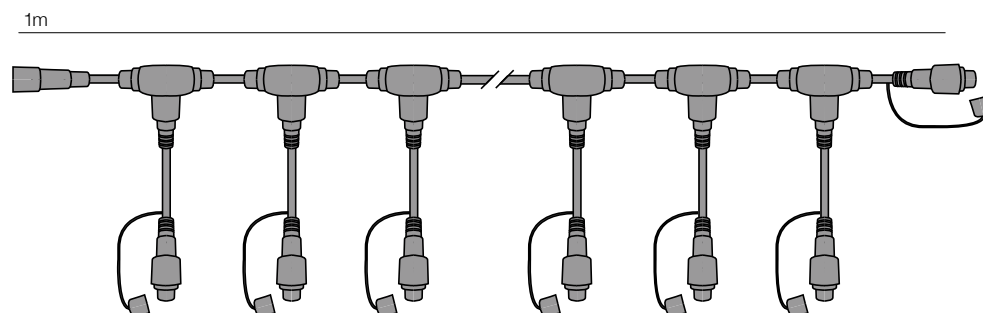

Ref. 2081018...

Length: 0,02m
Voltage: 220-240V/50Hz
Colours: Grey Wire
Rubber Wire H05RN-F

Main wire with 10 "T" connectors for ILMÉX-LED PLUS 230V

Ref. 2081012...

Length: 1m
Voltage: 220-240V/50Hz
Colours: Grey Wire
Rubber Wire H05RN-F