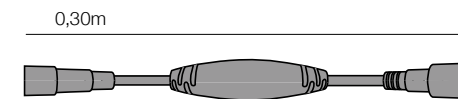

Ref. **0081009...**

Length: **2m**
Voltage: **220-240V/50Hz**
Current: **2A**
Plug: **Europe**
Colours: **Grey Wire**
Rubber Wire H05RN-F

Power cord with "Y" divider for ILMÉX-LED PLUS 230V

Ref. **0081023...**

Length: **1,5m**
Voltage: **220-240V/50Hz**
Current: **1,6A**
Colour: **Grey Wire**
Rubber Wire H05RN-F

Rectifier for ILMÉX-LED PLUS 230V

Ref. **0081021...**

Length: **0,30m**
Voltage: **220-240V/50Hz**
Current: **1,6A**
Colours: **Grey Wire**
Rubber Wire H05RN-F

Ref. **0081031...**

Length: **0,30m**
Voltage: **220-240V/50Hz**
Current: **2A**
Colours: **White Wire**
Rubber Wire H05RN-F

Ref. **0081032...**

Length: **0,30m**
Voltage: **220-240V/50Hz**
Current: **4A**
Colours: **Black/White Wire**
Rubber Wire H05RN-F

Ref. 2081023...	Ref. 2081014...	Ref. 2081015...
Length: 3m	Length: 5m	Length: 10m
Voltage: 220-240V/50Hz	Voltage: 220-240V/50Hz	Voltage: 220-240V/50Hz
Colours: Grey Wire Rubber Wire H05RN-F	Colours: Grey Wire Rubber Wire H05RN-F	Colours: Grey Wire Rubber Wire H05RN-F