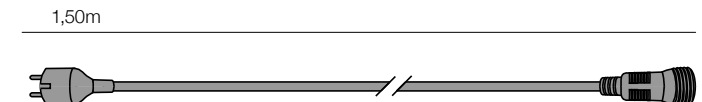

Ref. **0081029...**

Length: **1,5m**
Voltage: **220-240V/50Hz**
Plug: **France**
Colours: **Black/White Wire**
Rubber Wire H05RN-F