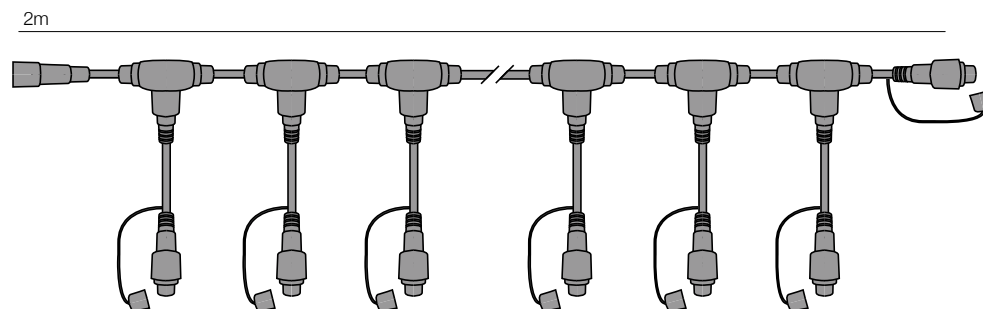

Main wire with "T" connector for ILMÉX-LED PLUS 230V

Ref. 2081009...

Length: 0,6m
Voltage: 220-240V/50Hz
Colours: Grey Wire
Rubber Wire H05RN-F

Main wire with 20 "T" connectors for ILMÉX-LED PLUS 230V

Ref. 2081013...

Length: 2m
Voltage: 220-240V/50Hz
Colours: Grey Wire
Rubber Wire H05RN-F

"T" connector for ILMÉX-LED PLUS 230V

Ref. 2081017...

Length: 0,09m
Voltage: 220-240V/50Hz
Colours: Grey Wire
Rubber Wire H05RN-F