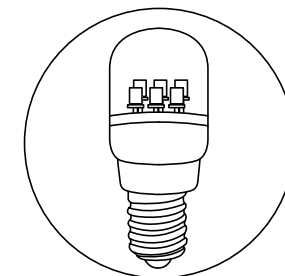

SMD Bulb ILMÉX-LED E-27

Ref. **0202026...**

Lamp: **Honeycomb**
Socket: **E-27**
No. Led: **15LEDs**
Voltage: **220-240V/50Hz**
Power: **2W/4,5VA**
LED Colours: **O**

 Pack: **250pcs/10kg/52x26x40cm**

ILMÉX-LED Bulb B-22

Ref. **0202400...**

Lamp: **Smooth**
Socket: **B-22**
No. Led: **6LEDs**
Voltage: **220-240V/50Hz**
Power: **1W/4,5VA**
LED Colours: **O**

 Pack: **250pcs/9kg/52x26x40cm**

ILMÉX-LED Bulbs

High Quality

ILMÉX keeps working on researching and improving LED Technology and its application to decorative lighting. Sample of it is this LED bulb collection that can be fully integrated in lighting motifs and lighting chains.

ILMÉX-LED Bulb E-14

Ref. **0202023...**

Lamp: **Smooth**
Socket: **E-14**
No. Led: **6LEDs**
Voltage: **220-240V/50Hz**
Power: **0,5W/4,5VA**
LED Colours: ○●●●●●

 Pack: **1000pcs/15kg/47,50x25,50x33,50cm**