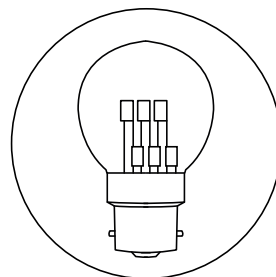

SMD Bulb ILMÉX-LED E-27

Ref. **0202026...**

Lamp: **Honeycomb**
Socket: **E-27**
No. Led: **15LEDs**
Voltage: **220-240V/50Hz**
Power: **2W/4,5VA**
LED Colours: **O**

 Pack: **250pcs/10kg/52x26x40cm**

ILMÉX-LED Bulb B-22

Ref. **0202400...**

Lamp: **Smooth**
Socket: **B-22**
No. Led: **6LEDs**
Voltage: **220-240V/50Hz**
Power: **1W/4,5VA**
LED Colours: **O**

 Pack: **250pcs/9kg/52x26x40cm**

ILMÉX-LED Bulbs

High Quality

ILMÉX keeps working on researching and improving LED Technology and its application to decorative lighting. Sample of it is this LED bulb collection that can be fully integrated in lighting motifs and lighting chains.