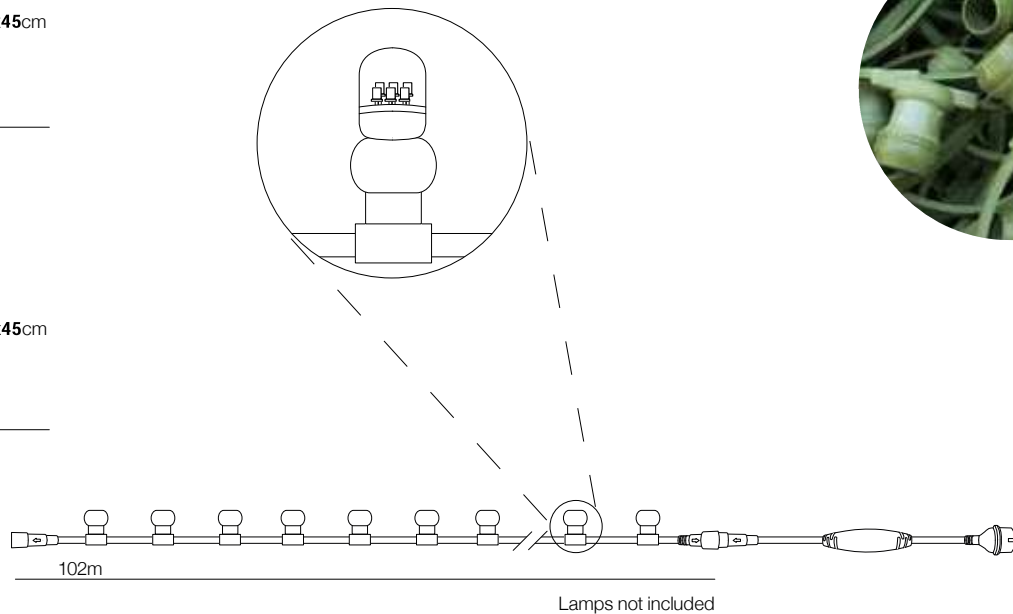

Belt Light with E27 and B22

High Quality

Ref. **2212000...**

Length: **102m**
No. Socket: **200**
Type of socket: **E27**
Voltage: **220-240V/50Hz**
Wire Colours: ●
Rubber Wire H05RNH2-F

 Pack: 1pcs/22,10kg/45x45x45cm

Ref. **2212001...**

Length: **102m**
No. Socket: **200**
Type of socket: **B22**
Voltage: **220-240V/50Hz**
Wire Colours: ●
Rubber Wire H05RNH2-F

 Pack: 1pcs/21,60kg/45x45x45cm

Ref. **2212002...**

Length: **52m**
No. Socket: **200**
Type of socket: **E27**
Voltage: **220-240V/50Hz**
Wire Colours: ●
Rubber Wire H05RNH2-F

 Pack: 1pcs/14,80kg/43x43x36cm

Ref. **2212003...**

Length: **52m**
No. Socket: **200**
Type of socket: **B22**
Voltage: **220-240V/50Hz**
Wire Colours: ●
Rubber Wire H05RNH2-F

 Pack: 1pcs/15,20kg/43x43x36cm